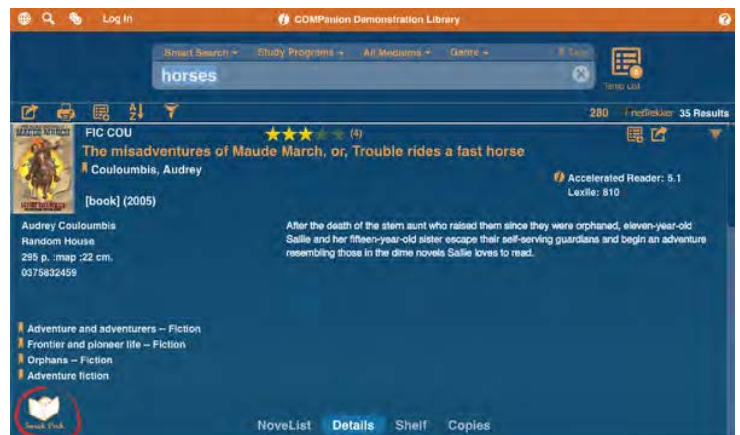

Sneak Peek

Alexandria's Sneak Peek offers a wealth of descriptive information and cover images relating to all types of books—from juvenile chapter books to conference proceedings. Sneak Peek allows your patrons to enjoy title reviews written by trusted publications (including School Library Journal, Booklist, and Library Journal), title summaries (to skim before check out), and cover art images. Hyperlinks in the Search interface will connect your patrons to these enhancement resources—all displayed within your default web browser.